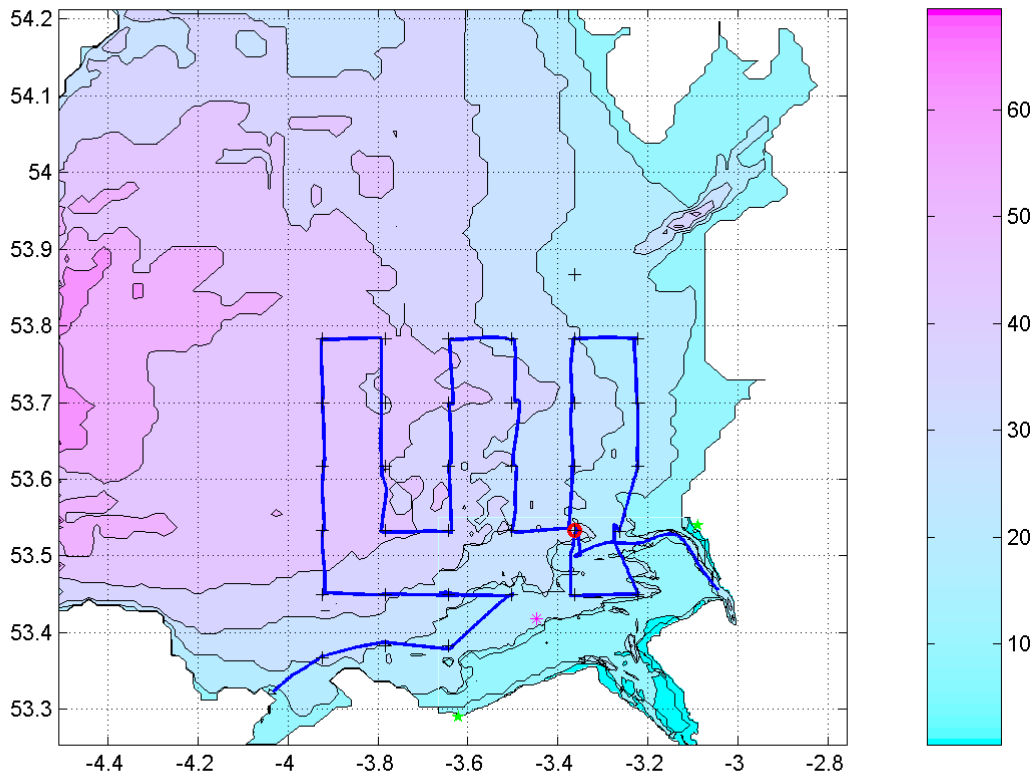

Coastal Observatory cruise 33; 6-7 February 2006

Figure 1. Cruise track.