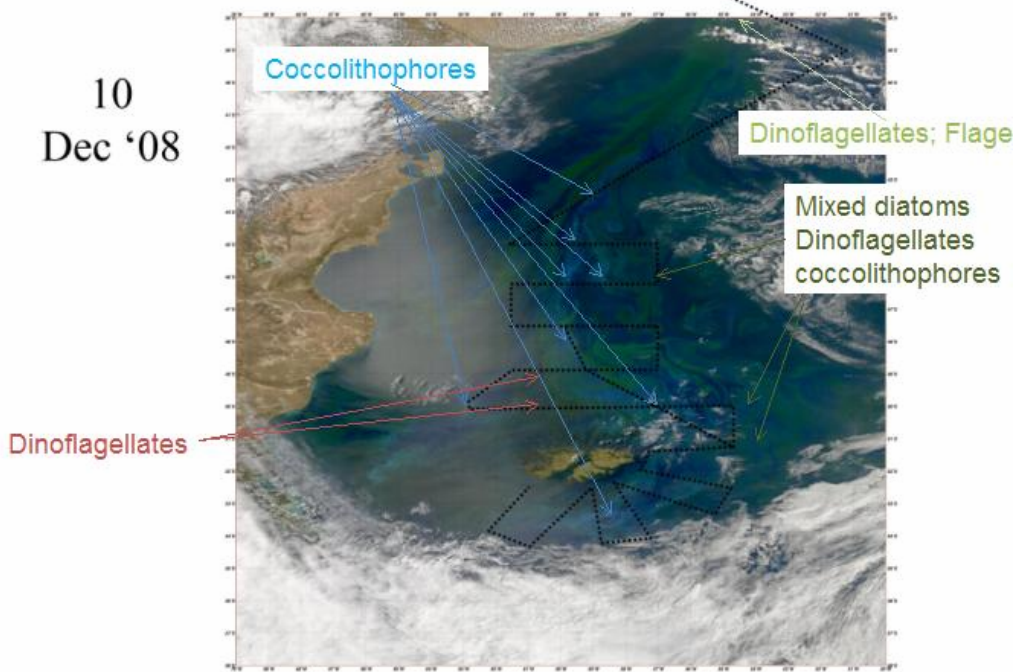

Observations from the Balch et al. R/V Revelle cruise; 4 December, 2008 to 2 January, 2009

10
Dec '08

Cruise track of R/V Revelle shown with black dotted line