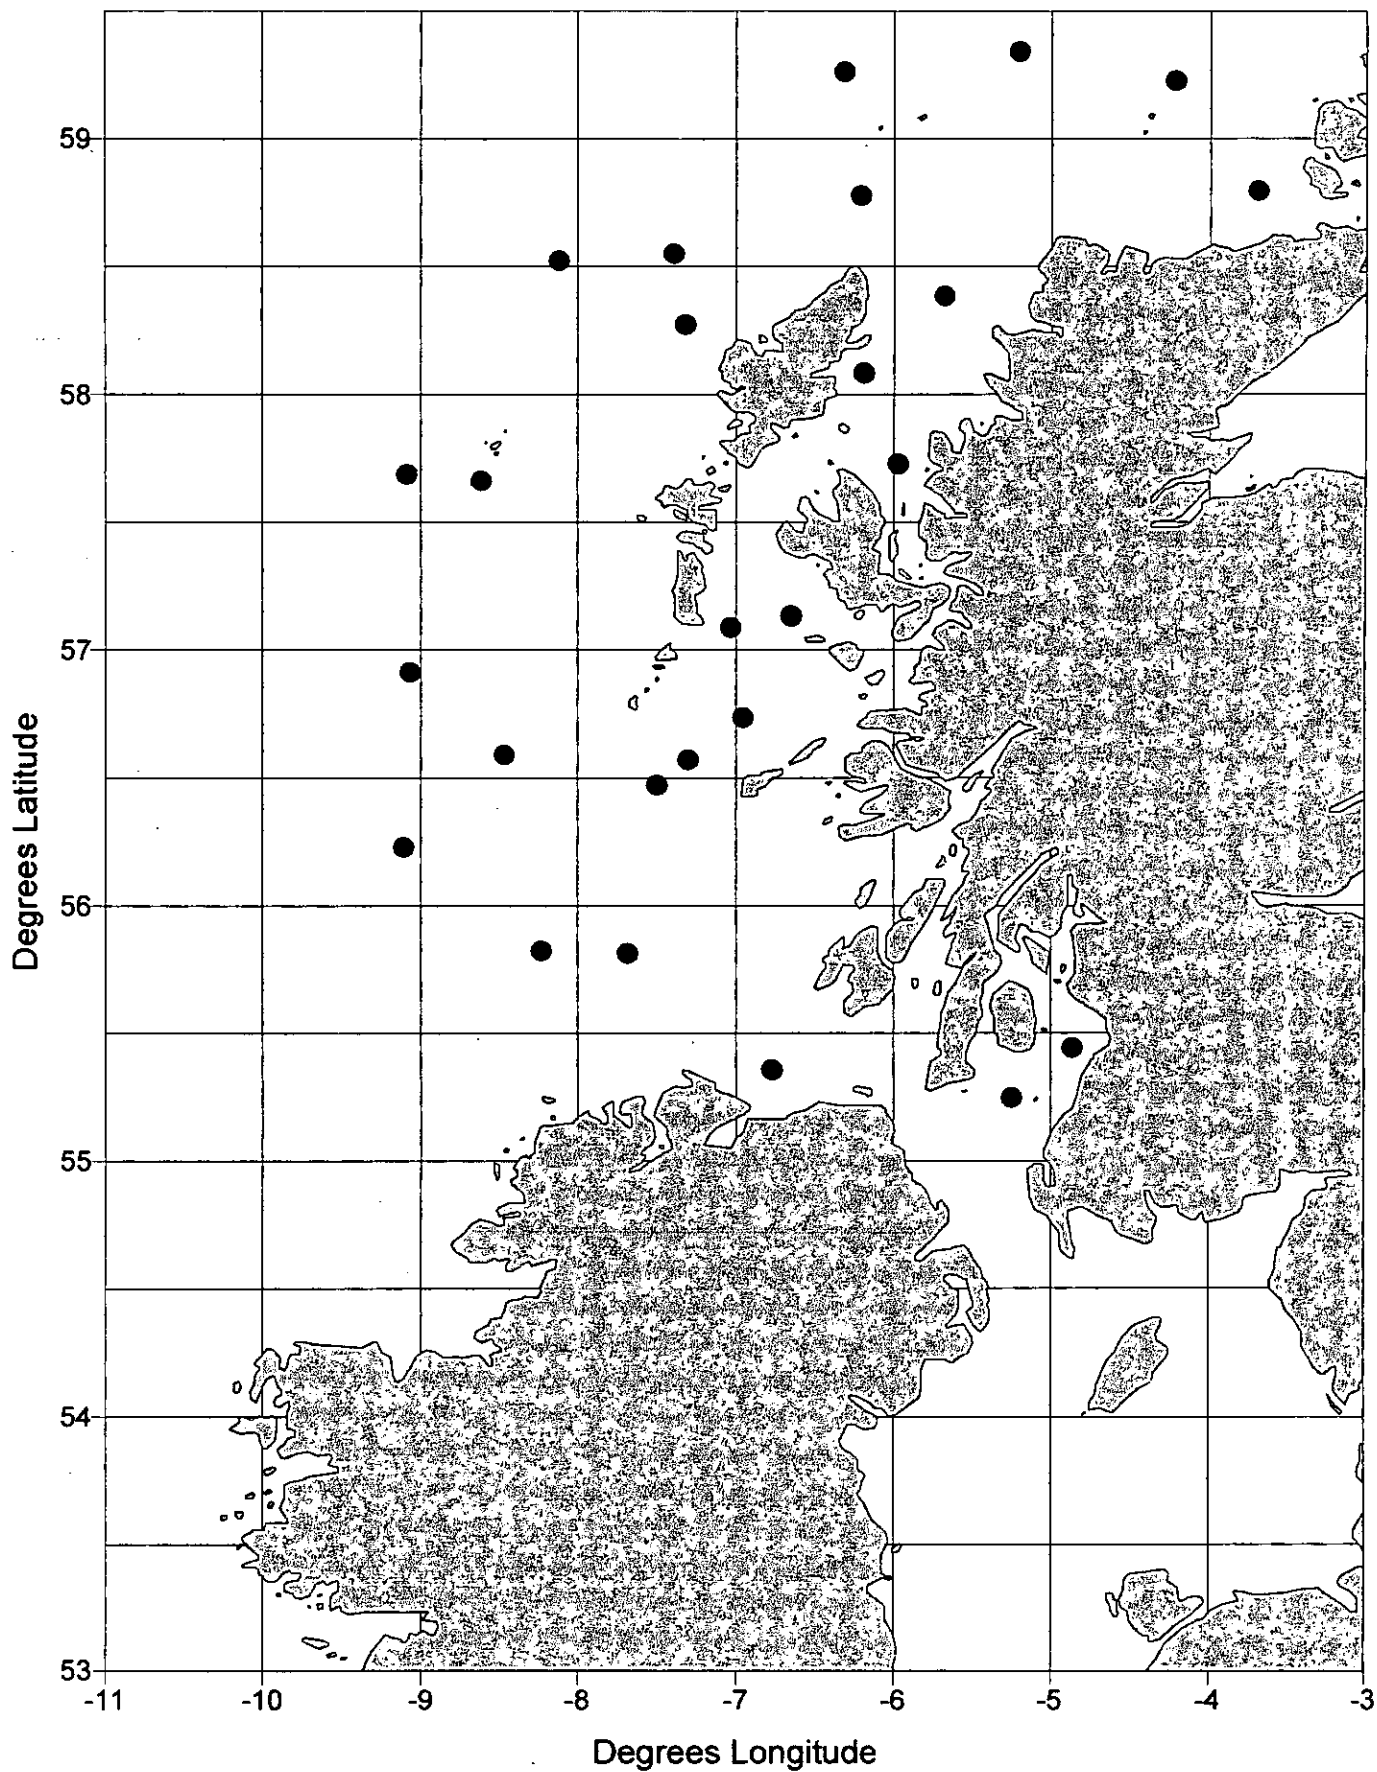

Scotia Nov - Dec 2002 Trawl Positions

**Two Metre Beam Trawl Haul Positions
November / December 2002**

**Box Core Sampling Positions
November / December 2002**