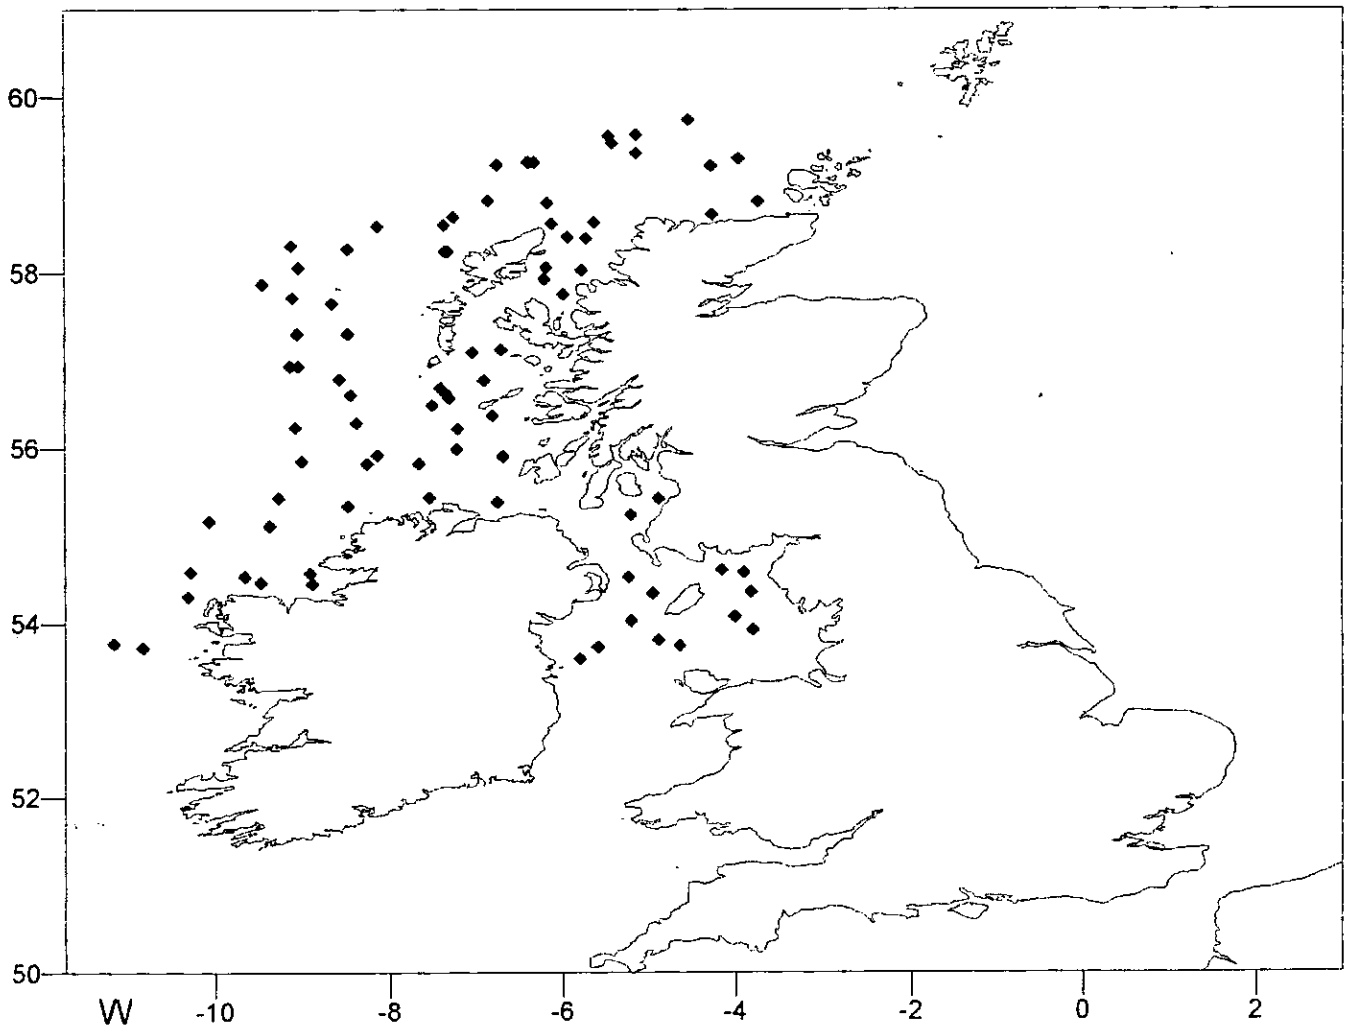

Scotia Nov - Dec 2002 Trawl Positions

**Two Metre Beam Trawl Haul Positions
November / December 2002**

**Box Core Sampling Positions
November / December 2002**