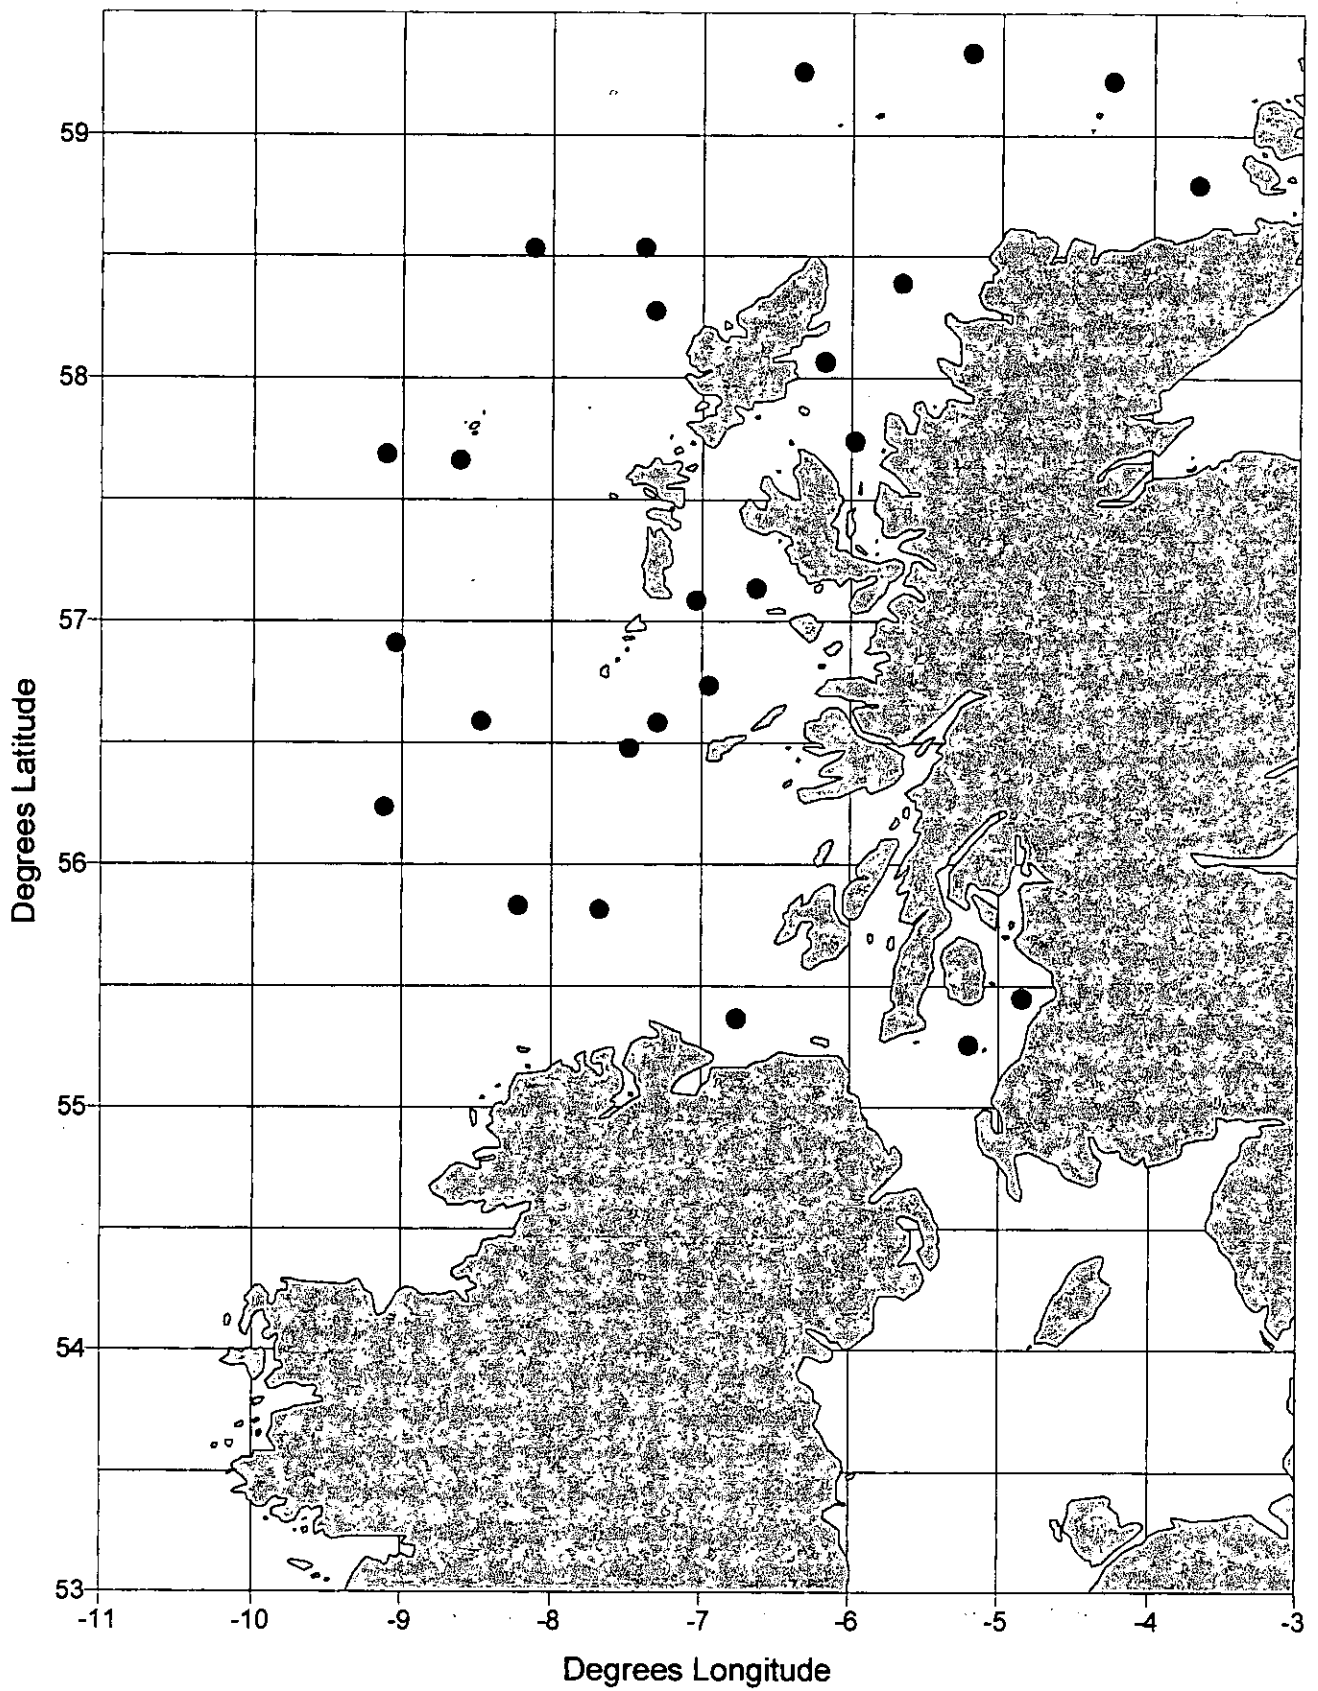

Scotia Nov - Dec 2002 Trawl Positions

**Two Metre Beam Trawl Haul Positions
November / December 2002**

**Box Core Sampling Positions
November / December 2002**