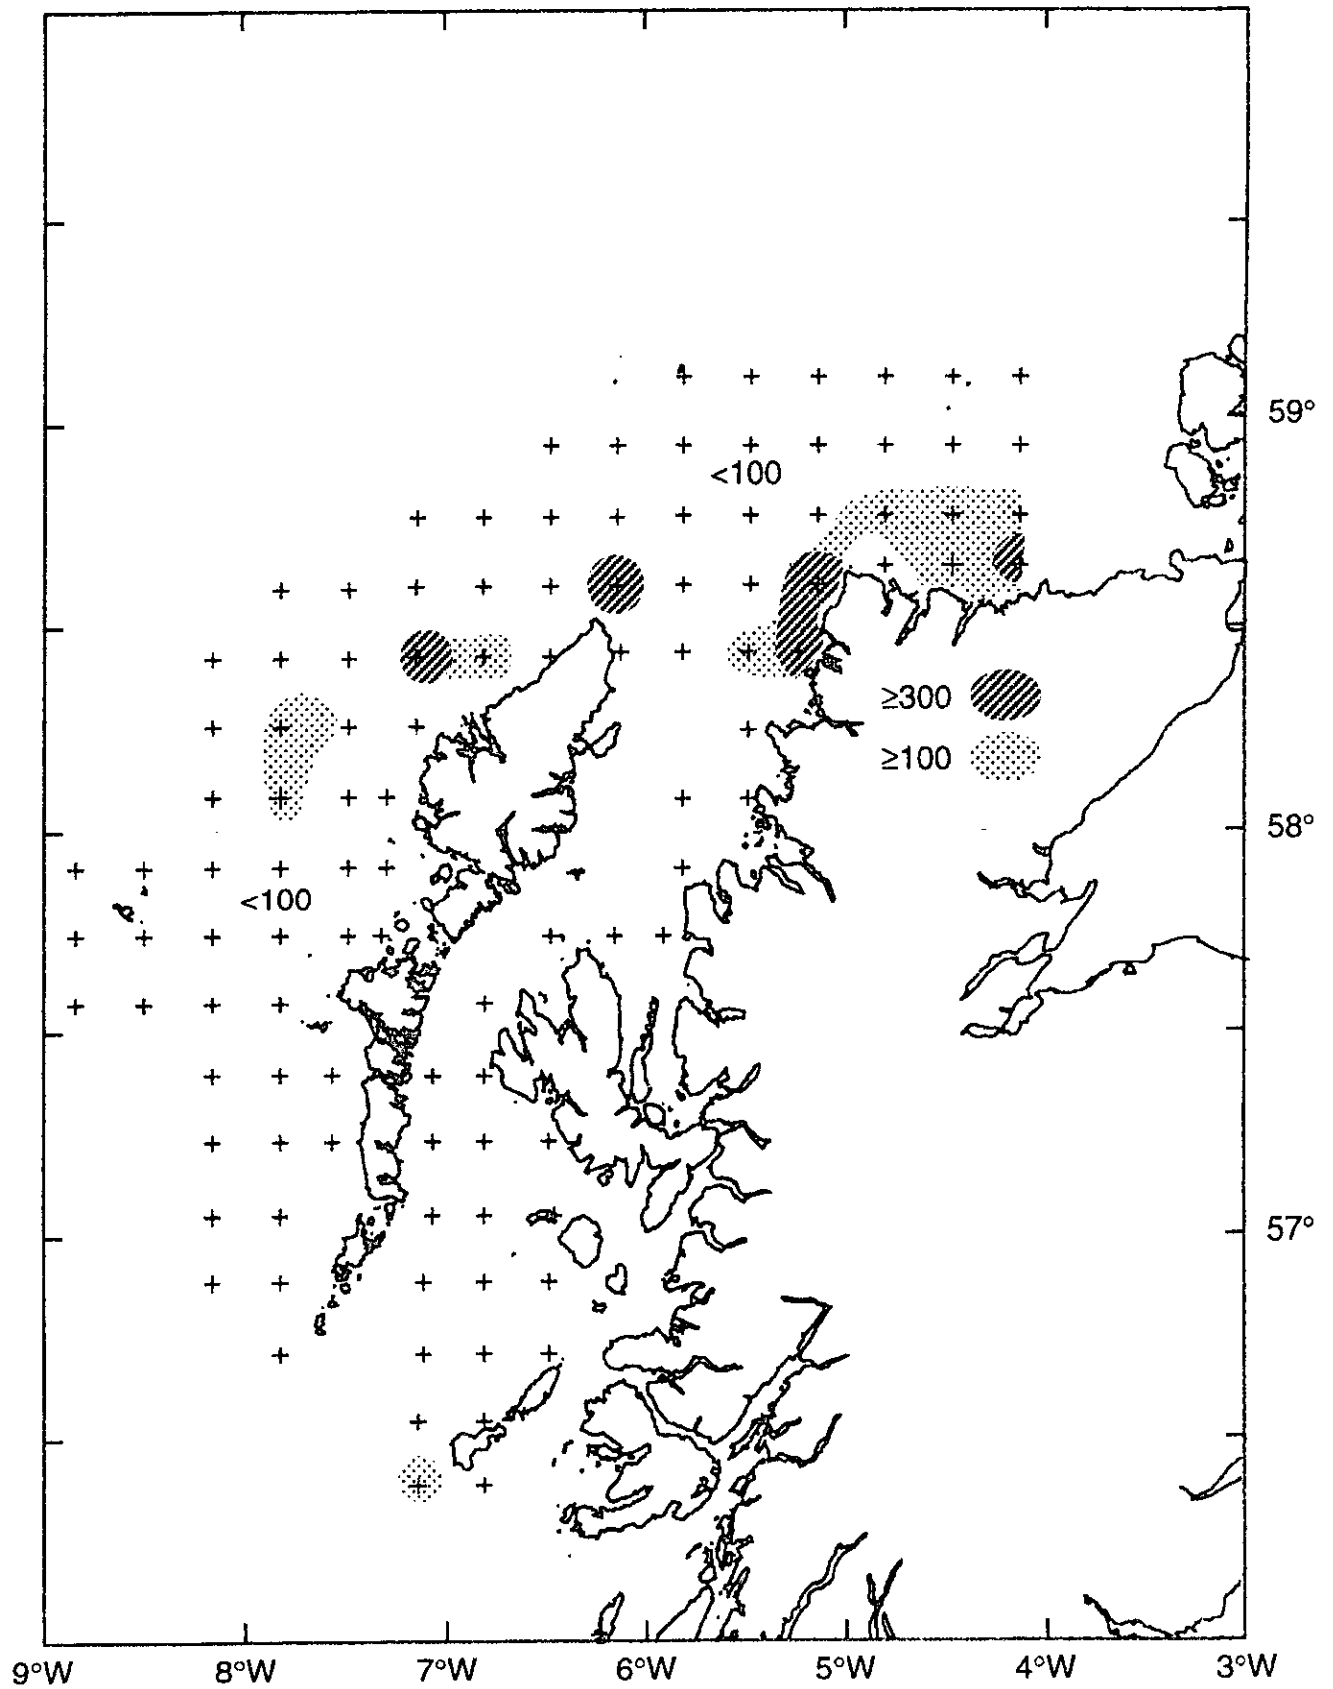

VIA(N) IHLS SURVEY GRID

PART 1 CRUISE TRACK

FIGURE 1

Preliminary results  
Vla(N) IHLS Survey Grid  
Herring larvae per m<sup>2</sup>

Figure 2

VIA(N) IHLS SURVEY GRID

PART 2 CRUISE TRACK

FIGURE 3

Preliminary results  
Via(N) IHLS Survey Grid  
Herring larvae per m<sup>2</sup>

Figure 4